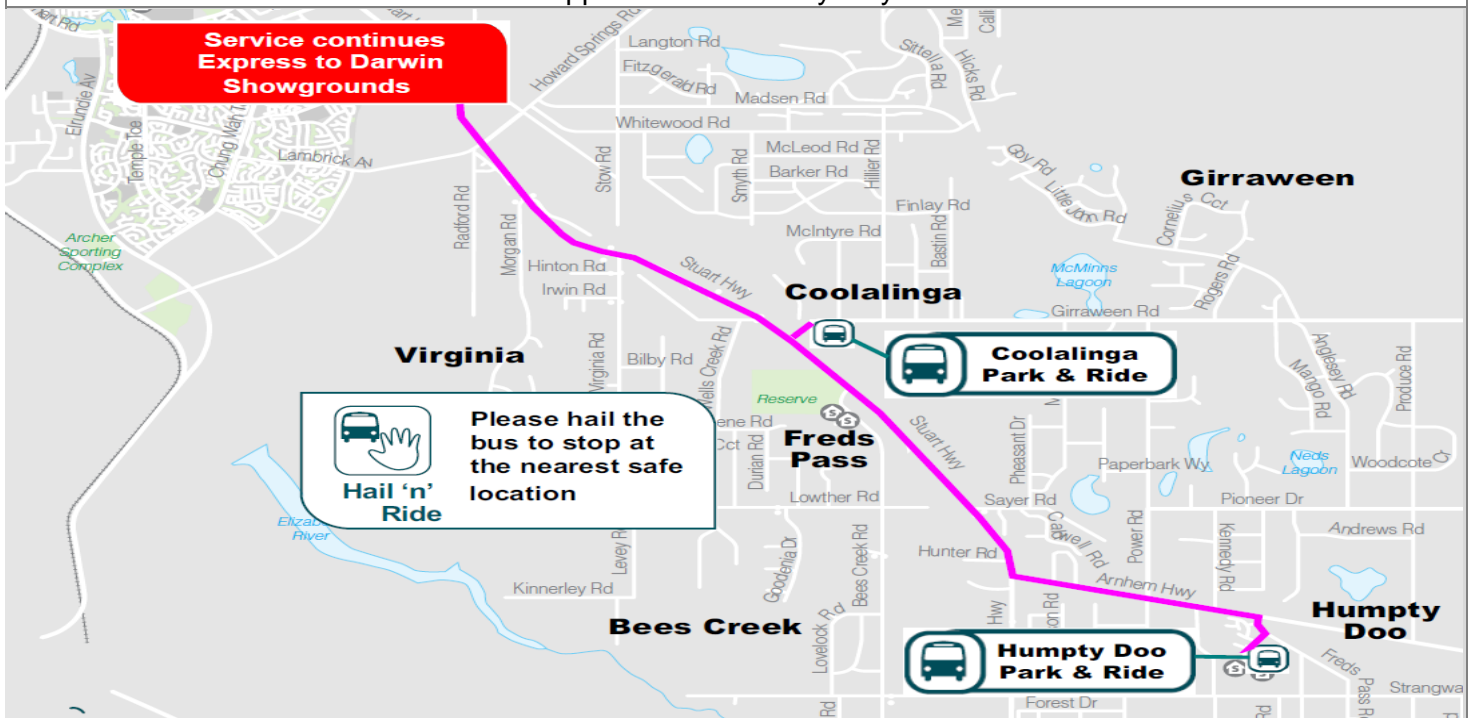

70th Royal Darwin Show

Friday 23 – Saturday 24 July 2019

RURAL Timetable – Black

The Northern Territory Government will be providing special event buses for patrons attending the 2021 Royal Darwin Show held at the Darwin Showgrounds. Buses will pick up and drop off at bus stops on route to the showgrounds and at the showground gates. **Fares will not apply.**

Friday 23 and Saturday 24 July		Friday 23 and Saturday 24 July
Departing Humpty Doo & Coolalinga Park & Rides		Departing Showgrounds
Humpty Doo	Coolalinga	1:30 pm
12:00 pm	12:15 pm	4:30 pm
3:00 pm	3:15 pm	7:00 pm
6:00 pm	6:15 pm	8:30 pm
		10:00 pm
		10:45 pm

Please Note: Service times are an approximate and may vary due to traffic and weather conditions.

For more information contact Public Transport on 8924 7666 between 6:45 am - 4:30 pm Mon to Fri, 9:00 am – 1:00 pm Sat or visit our website at www.nt.gov.au/publictransport