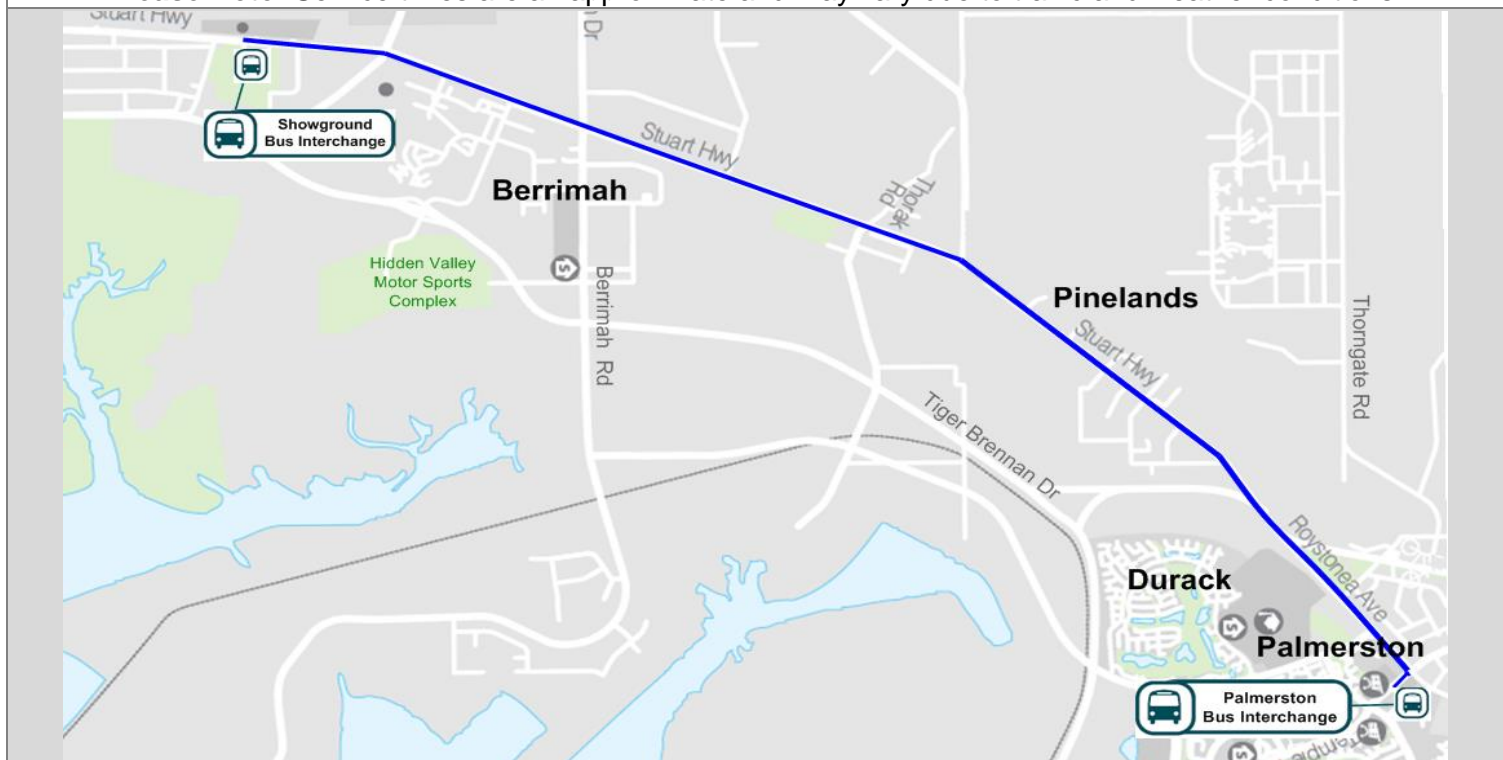

70th Royal Darwin Show

Friday 23 – Saturday 24 July 2021

Palmerston Timetable – Blue

The Northern Territory Government will be providing special event buses for patrons attending the 2021 Royal Darwin Show held at the Darwin Showgrounds. Buses will pick up and drop off at bus stops on route to the showgrounds and at the showground gates. **Fares will not apply.**

Servicing Palmerston and Pinelands

Friday 23 and Saturday 24 July			Friday 23 and Saturday 24 July		
Departing “Bay N” Palmerston Interchange			Departing Showgrounds		
AM	PM	PM	AM	PM	PM
10:00	12:00	4:00	10:30	12:30	7:30
11:00	1:00	5:00	11:30	1:30	8:30
	2:00	6:00		2:30	9:30
	3:00	7:00		3:30	10:15
		8:00		4:30	10:45
				5:30	
				6:30	

Route 8 services will be operating as per the public holiday Friday and normal Saturday timetables (normal fares apply).

Please Note: Service times are an approximate and may vary due to traffic and weather conditions.