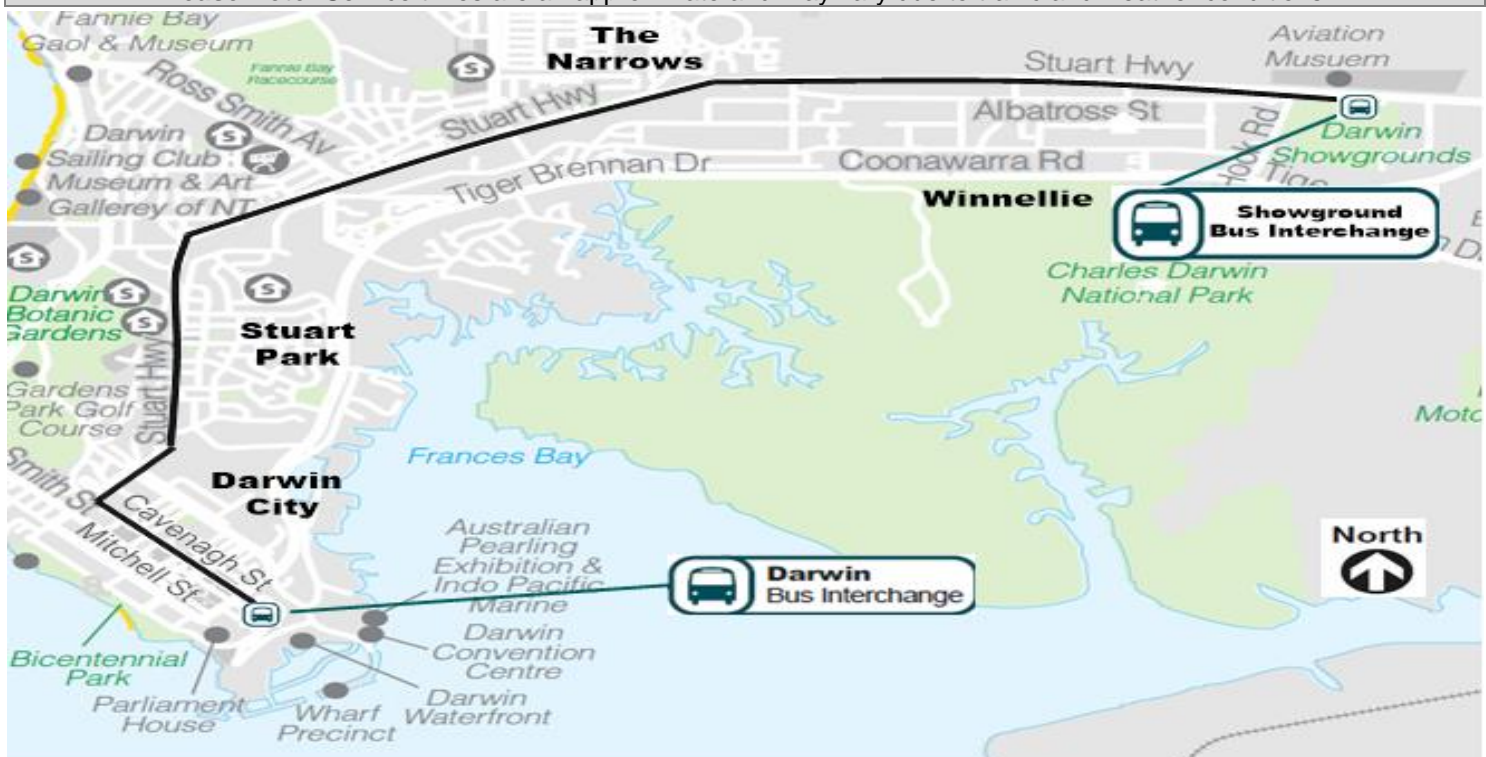

70th Royal Darwin Show

Friday 23 – Saturday 24 July 2021

Darwin Timetable – White

The Northern Territory Government will be providing special event buses for patrons attending the 2021 Royal Darwin Show held at the Darwin Showgrounds. Buses will pick up and drop off at bus stops on route to the showgrounds and at the showground gates. **Fares will not apply.**

Servicing Darwin, Stuart Park & Winnellie

Friday 23 and Saturday 24 July			Friday 23 and Saturday 24 July		
Departing “Bay E” Darwin Interchange			Departing Showgrounds		
AM	PM	PM	AM	PM	PM
10:00	12:00	4:00	10:30	12:30	7:30
11:00	1:02	5:00	11:30	1:30	8:30
	2:00	6:00		2:30	9:00
	3:00	7:00		3:30	9:30
		8:00		4:30	10:00
				5:30	10:30
				6:30	10:45

Route 8 services will be operating as per the public holiday Friday and normal Saturday timetables (normal fares apply).

Please Note: Service times are an approximate and may vary due to traffic and weather conditions.