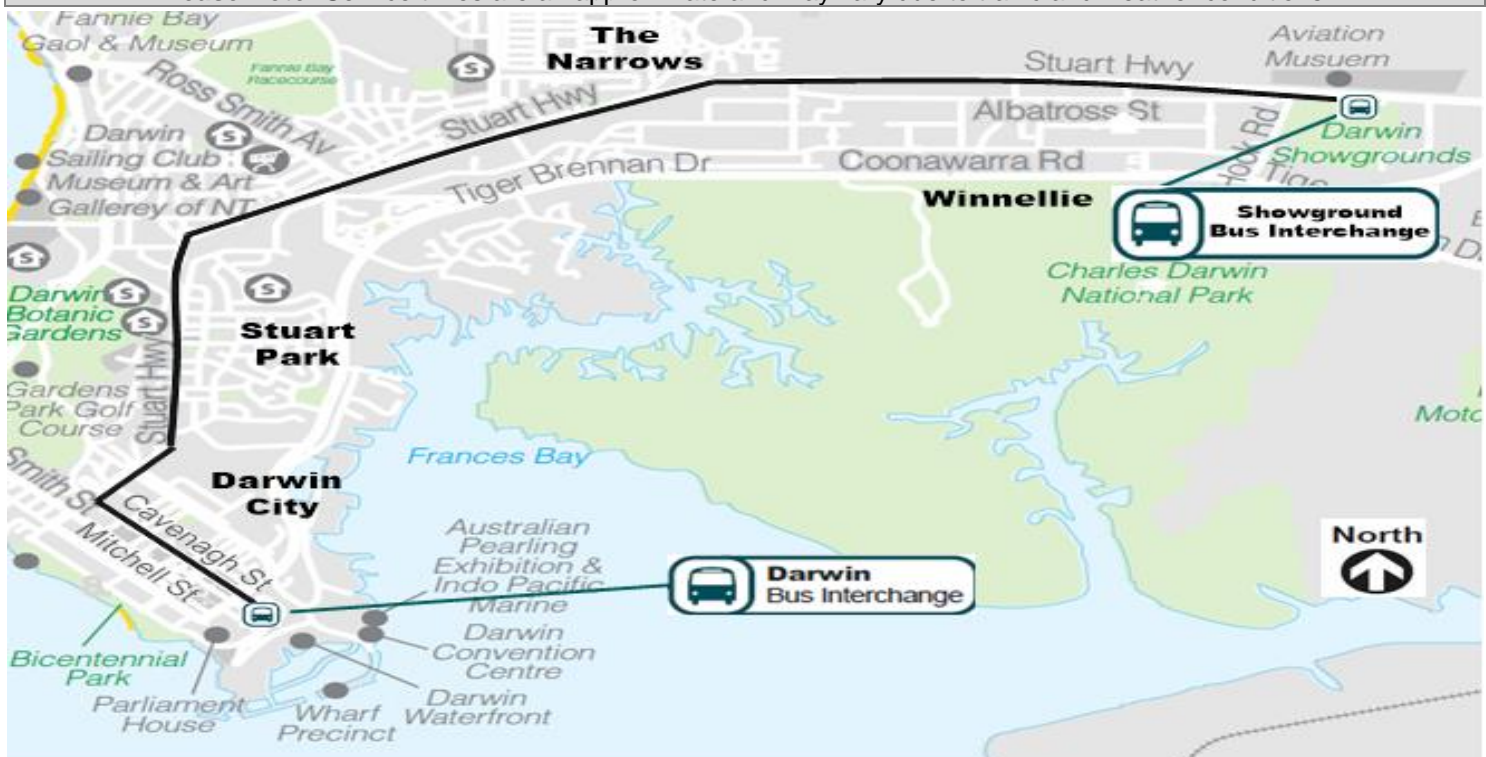

71st Royal Darwin Show

Friday 22 – Saturday 23 July 2022

Darwin Timetable – White

The Northern Territory Government will be providing special event buses for patrons attending the 2022 Royal Darwin Show held at the Darwin Showgrounds. Buses will pick up and drop off at bus stops on route to the showgrounds and at the showground gates. **Fares will not apply.**

Servicing Darwin, Stuart Park & Winnellie

Friday 22 and Saturday 23 July			Friday 22 and Saturday 23 July		
Departing "Bay E" Darwin Interchange			Departing Showgrounds		
AM	PM	PM	AM	PM	PM
10:00	12:00	4:00	10:30	12:30	7:30
11:00	1:00	5:00	11:30	1:30	8:30
	2:00	6:00		2:30	9:00
	3:00	7:00		3:30	9:30
		8:00		4:30	10:00
				5:30	10:30
				6:30	10:45

Route 8 services will be operating as per the public holiday Friday and normal Saturday timetables (normal fares apply).

Please Note: Service times are an approximate and may vary due to traffic and weather conditions.