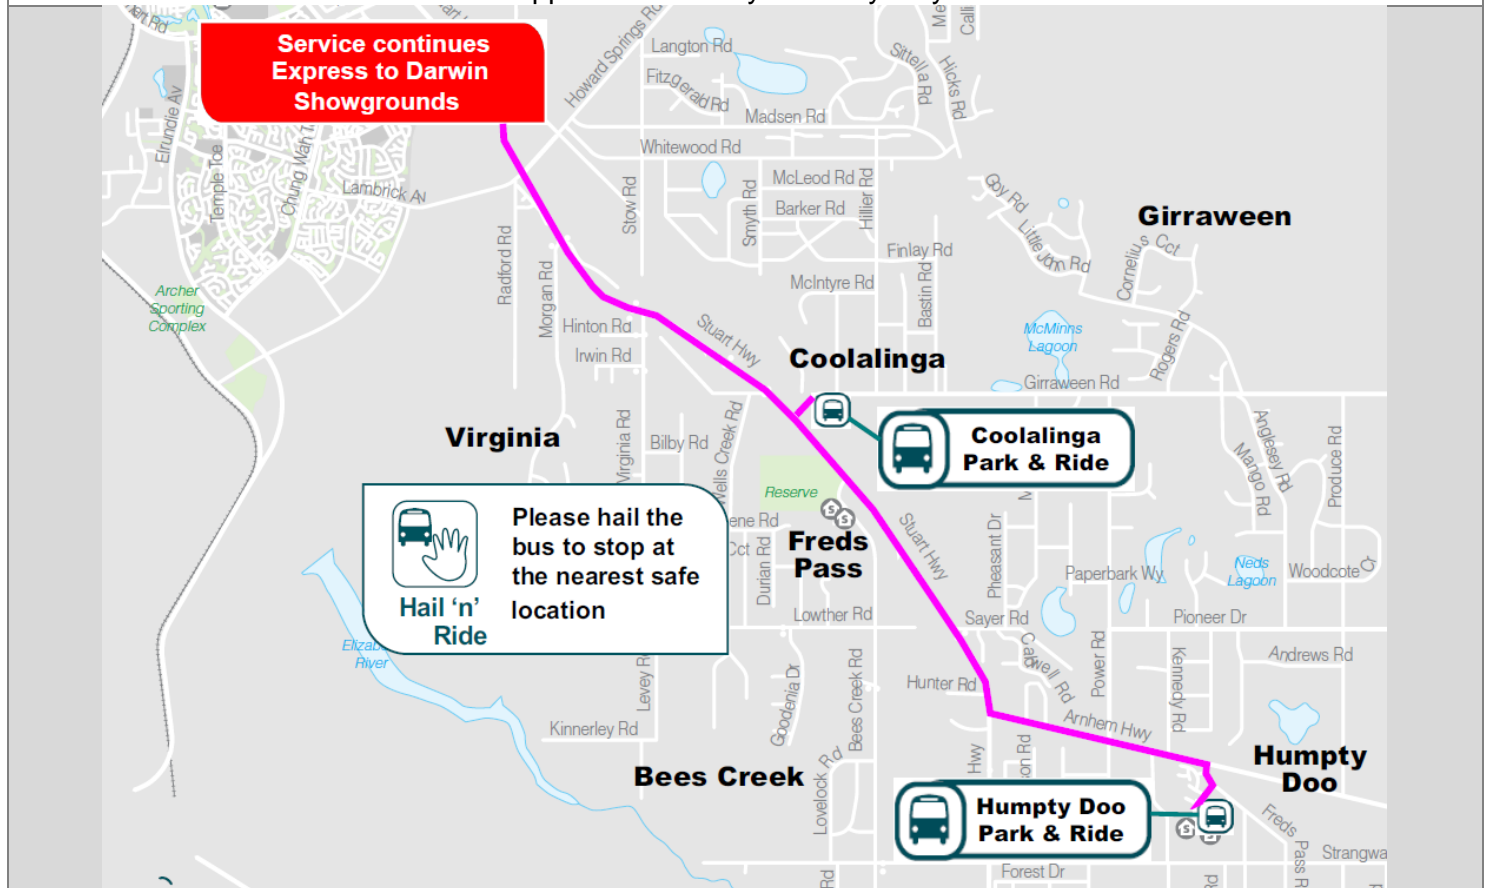

67th Royal Darwin Show

Friday 27 – Saturday 28 July 2018

RURAL Timetable – Black

The Northern Territory Government will be providing special event buses for patrons attending the 2018 Royal Darwin Show held at the Darwin Showgrounds. Buses will pick up and drop off at bus stops on route to the showgrounds and at the showground gates. **Fares will not apply.**

Friday 27 and Saturday 28 July		Friday 27 and Saturday 28 July
Departing Humpty Doo & Coolalinga Park & Rides		Departing Showgrounds
Humpty Doo	Coolalinga	12:45 pm
12:00 pm	12:15 pm	2:15 pm
1:30 pm	1:45 pm	3:45 pm
3:00 pm	3:15 pm	5:15 pm
4:30 pm	4:45 pm	6:45 pm
6:00 pm	6:15 pm	8:30 pm
7:30 pm	7:45 pm	9:30 pm
		10:45 pm

Please Note: Service times are an approximation only and may vary due to traffic and weather conditions.

For more information contact Public Transport on 8924 7666 between 6:45 am - 4:30 pm Mon to Fri, 9:00 am – 1:00 pm Sat or visit our website at www.nt.gov.au/publictransport.