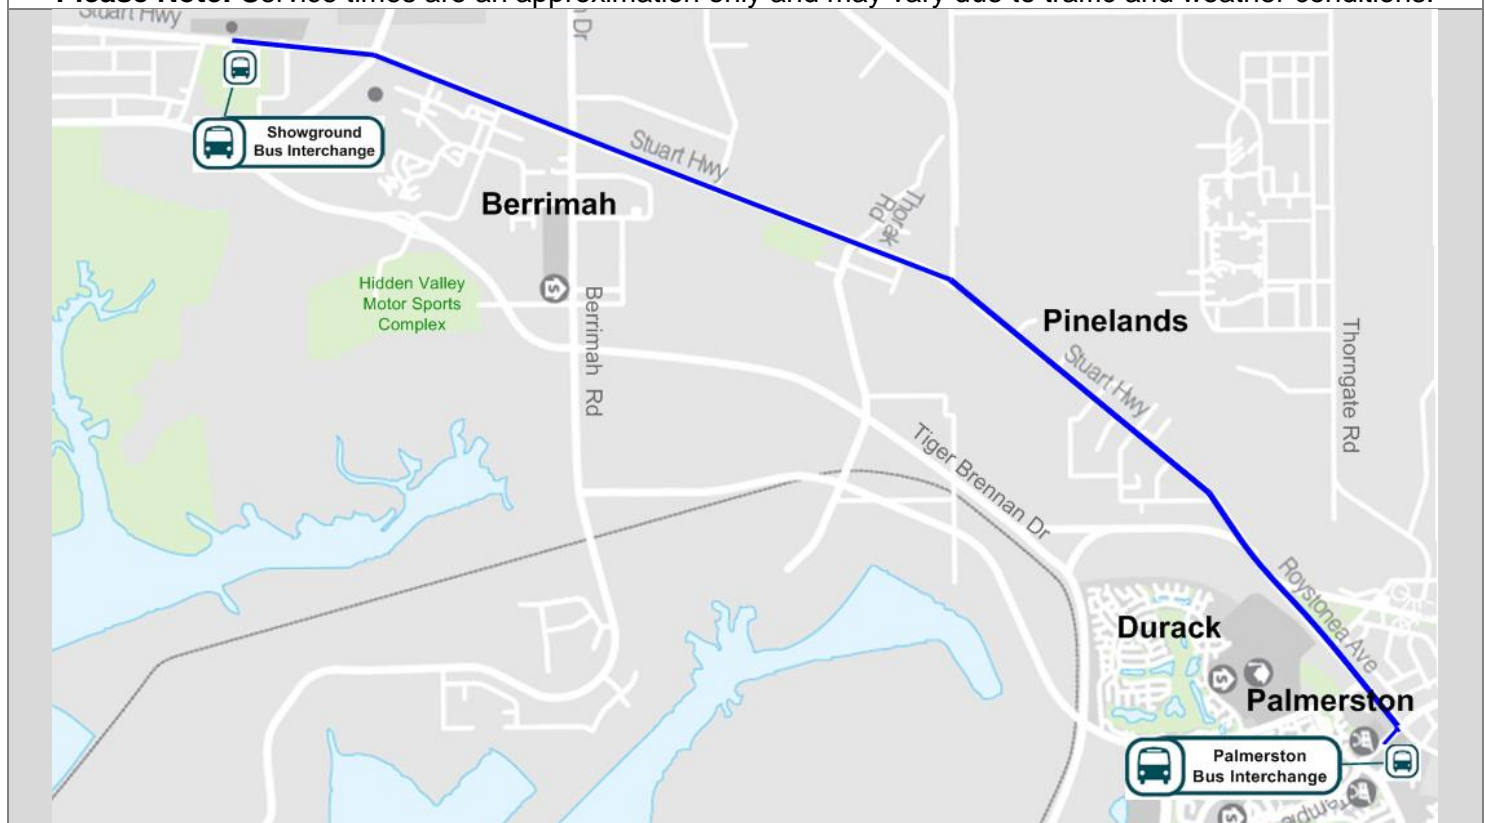

67th Royal Darwin Show

Friday 27 – Saturday 28 July 2018

Palmerston Timetable – Blue

The Northern Territory Government will be providing special event buses for patrons attending the 2018 Royal Darwin Show held at the Darwin Showgrounds. Buses will pick up and drop off at bus stops on route to the showgrounds and at the showground gates. **Fares will not apply.**

Servicing Palmerston and Pinelands

Friday 27 and Saturday 28 July			Friday 27 and Saturday 28 July		
Departing "Bay N" Palmerston Interchange			Departing Showgrounds		
AM	PM	PM	AM	PM	PM
10:00	12:00	4:00	10:30	12:30	7:30
11:00	1:00	5:00	11:30	1:30	8:30
	2:00	6:00		2:30	9:00
	3:00	7:00		3:30	9:30
		8:00		4:30	10:00
				5:30	10:30
				6:30	10:45

Route 8 services will be operating as per the public holiday Friday and normal Saturday timetables (normal fares apply).

Please Note: Service times are an approximation only and may vary due to traffic and weather conditions.