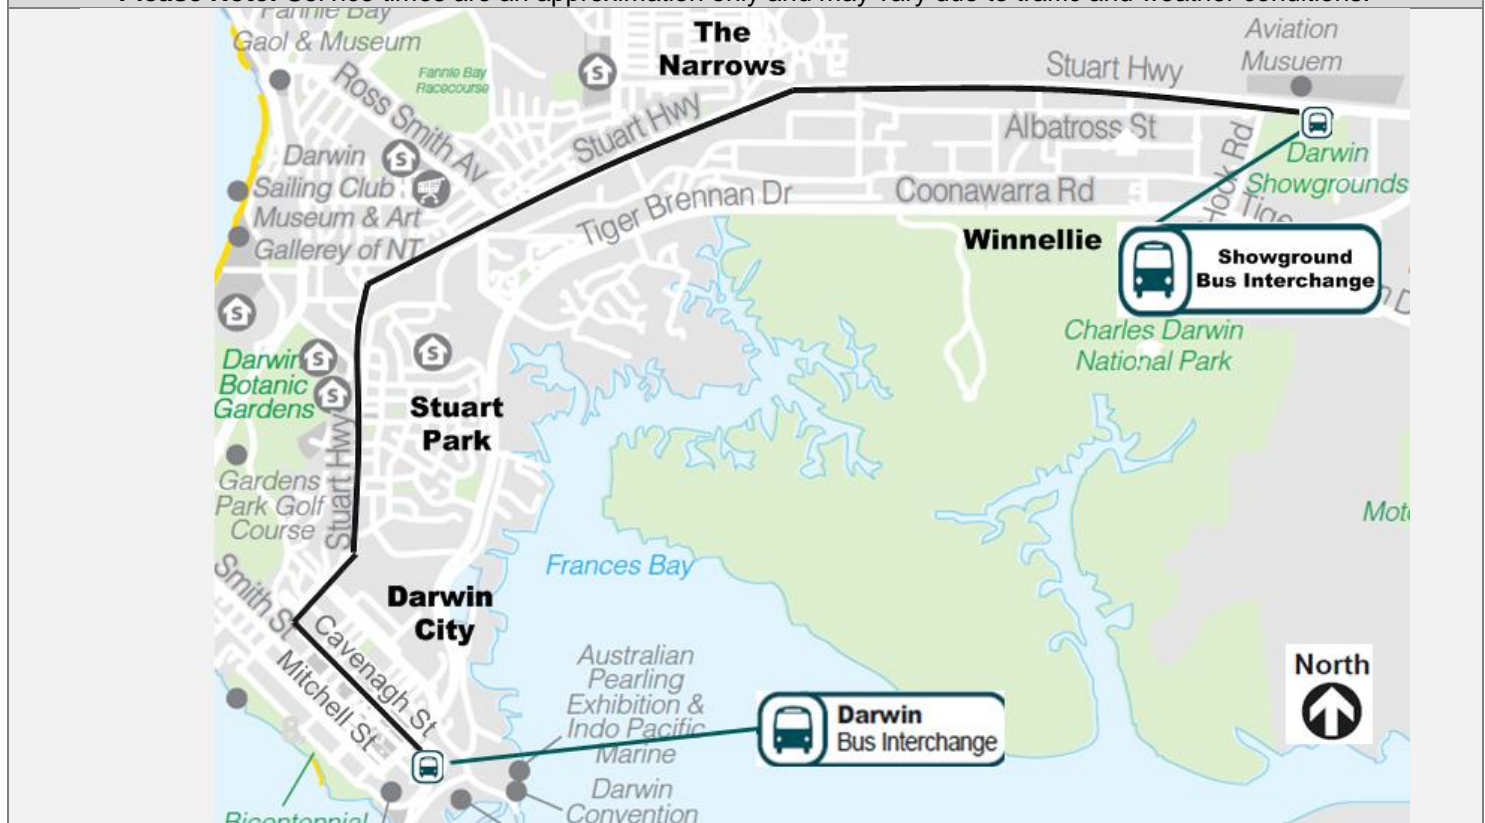

67th Royal Darwin Show

Friday 27 – Saturday 28 July 2018

Darwin Timetable – White

The Northern Territory Government will be providing special event buses for patrons attending the 2018 Royal Darwin Show held at the Darwin Showgrounds. Buses will pick up and drop off at bus stops on route to the showgrounds and at the showground gates. **Fares will not apply.**

Servicing Darwin, Stuart Park & Winnellie

Friday 27 and Saturday 28 July			Friday 27 and Saturday 28 July		
Departing “Bay E” Darwin Interchange			Departing Showgrounds		
AM	PM	PM	AM	PM	PM
10:00	12:00	4:00	10:30	12:30	7:30
11:00	1:00	5:00	11:30	1:30	8:30
	2:00	6:00		2:30	9:00
	3:00	7:00		3:30	9:30
		8:00		4:30	10:00
				5:30	10:30
				6:30	10:45

Route 8 services will be operating as per the public holiday Friday and normal Saturday timetables (normal fares apply).

Please Note: Service times are an approximation only and may vary due to traffic and weather conditions.